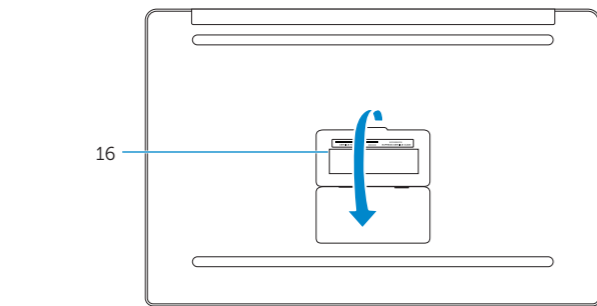

## Features

Funkce | Δυνατότητες | Özellikler | الميزات

1. Camera
2. Camera-status light
3. Power-adapter port
4. Thunderbolt 3 port
5. USB 3.0 port
6. Headset port
7. Battery-charge status button
8. Battery-charge status lights (5)
9. Left-click area
10. Battery-status light
11. Right-click area
12. Media-card reader
13. USB 3.0 port with PowerShare
14. Security-cable slot
15. Power button
16. Regulatory and Service Tag labels